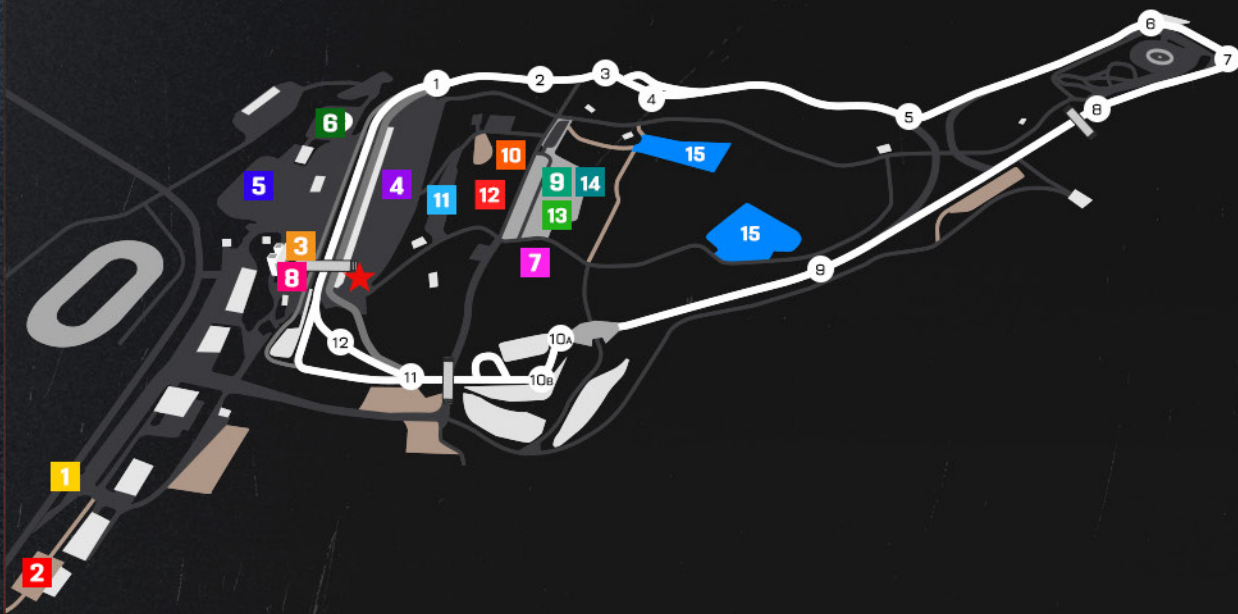

MICHELIN RACEWAY ROAD ATLANTA

KNOW BEFORE YOU GO

JUNE 12-14

#GTROADATLANTA

MICHELIN RACEWAY ROAD ATLANTA
SITE MAP

EVENT LOCATOR

- ★** PODIUM
- 6** MCLAREN Paddock
- 12** TEAM PARKING
- 1** GATE 1 ENTRANCE / EXIT
- 7** SRO CAR COLLECTIVE
- 13** FAN ZONE
- 2** REGISTRATION
- 8** MEDIA CENTER
- 14** CAR SHOW
- 3** GT DRIVERS CLUB
- 9** GR HOSPITALITY
- 15** GA PARKING
- 4** MAIN Paddock
- 10** RSP PARKING
-
- 5** TC Paddock
- 11** D/O & RV
-

MICHELIN RACEWAY ROAD ATLANTA

ACTIVITIES

SATURDAY

GT4 | TCA
AUTOGRAPH SESSION**10:45^{AM}**

GT4 GRID WALK

11:50^{AM}GR CUP | MCLAREN TROPHY
AUTOGRAPH SESSION**1:30^{PM}**

SUNDAY

GT WORLD
FAN EXPERIENCE**10:45^{AM}**

MICHELIN RACEWAY ROAD ATLANTA

GT WORLD FAN EXPERIENCE

SUNDAY AT 10:45AM ON PIT LANE

- | GTWCA & GTA GRID WALK
- | GTWCA & GTA AUTOGRAPH SESSION
- | LIVE PITSTOP DEMONSTRATIONS
- | GIVEAWAYS & LIVE MUSIC

MICHELIN RACEWAY ROAD ATLANTA
TIME TABLE

GR CUP RACE 1
4:25 PM

SUNDAY

MCLAREN TROPHY RACE 1
9:00 AM

GTA RACE 2
12:15 PM

GR CUP RACE 2
1:10 PM

GTWCA RACE
2:30 PM

WATCH LIVE:

GTWORLD